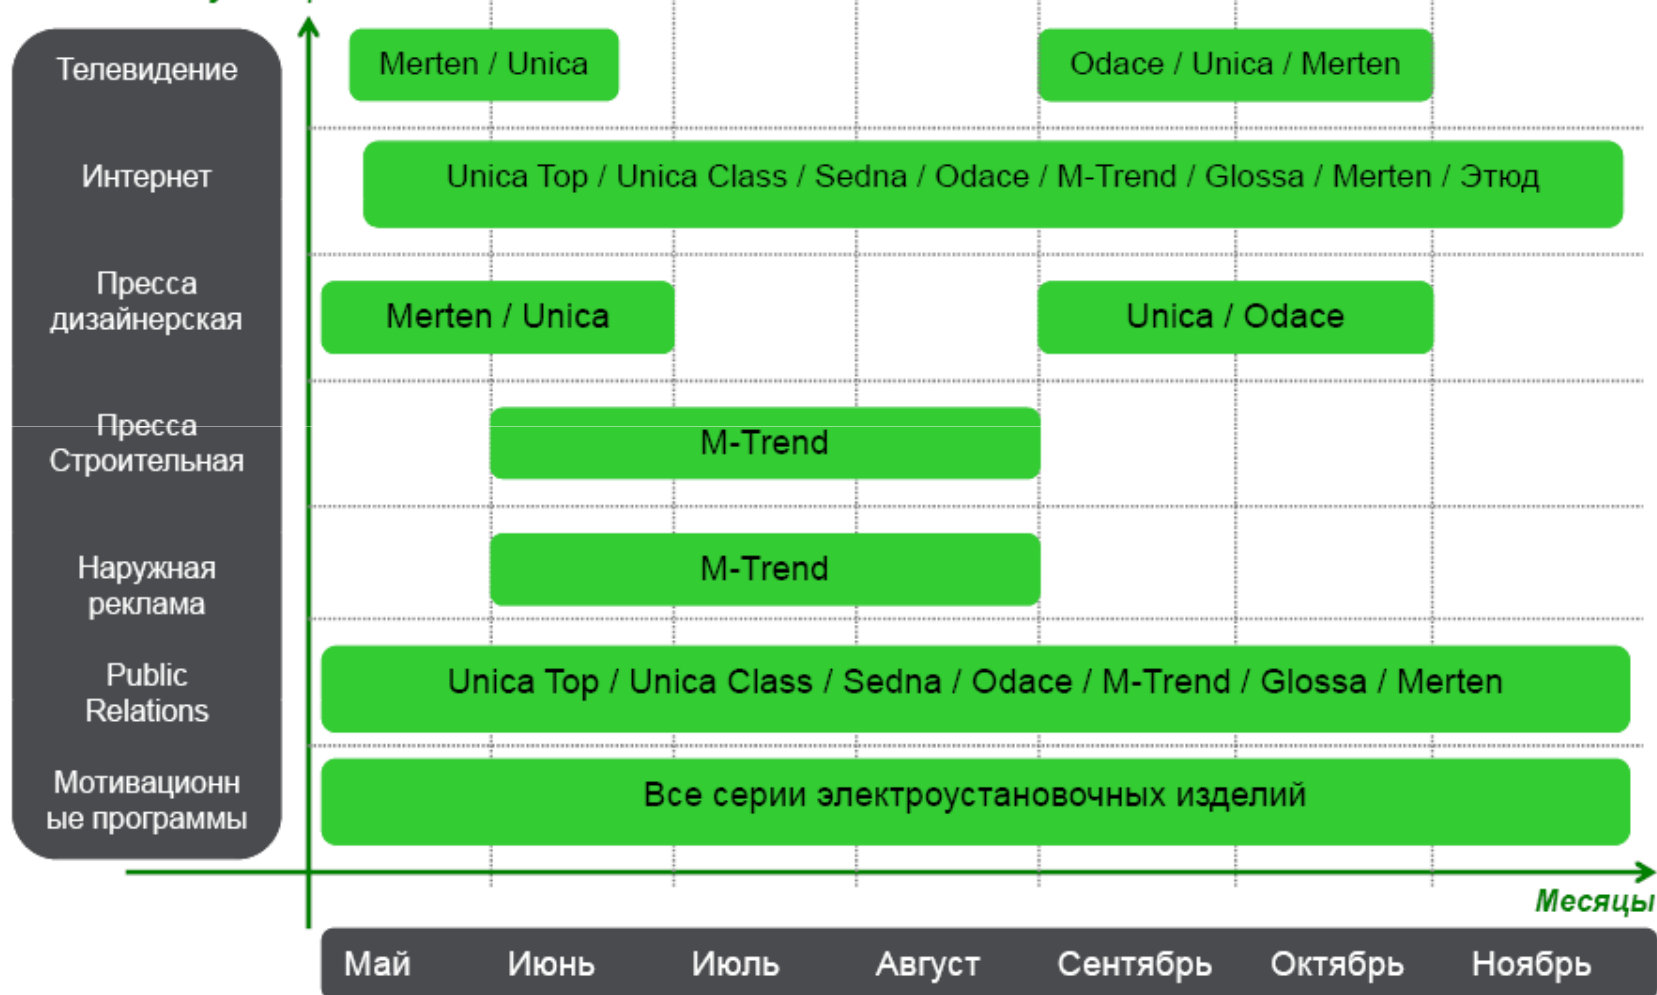

«Уютный дом» 2013

Медиа-каналы: сроки и график проведения

Каналы коммуникаций